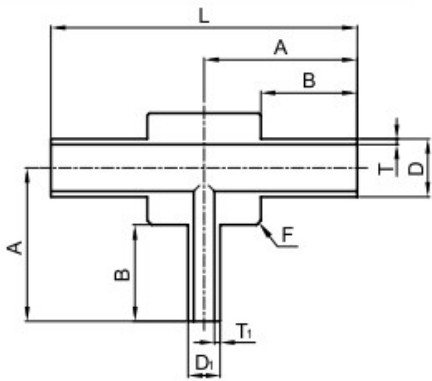

REDUCING TEE

Size (OD)	Size (OD ₁)	Ordering Number	D	D ₁	T	T ₁	A	B	F Body Cube	L
3/8"	1/4"	□ 6 x 4T19	9.53	6.35	1.00	1.00	25.0	19.05	11.1	50.0
1/2"	1/4"	□ 8 x 4T19	12.70	6.35	1.24	1.00	29.0	19.05	17	58.0
1/2"	3/8"	□ 8 x 6T19	12.70	9.53	1.24	1.00	29.0	19.05	17	58.0
3/4"	1/4"	□ 12 x 4T22	19.05	6.35	1.65	1.00	33.5	22.5	25	67
3/4"	3/8"	□ 12 x 6T22	19.05	9.53	1.65	1.00	33.5	22.5	25	67
3/4"	1/2"	□ 12 x 8T22	19.05	12.7	1.65	1.24	33.5	22.5	25	67
1"	1/4"	□ 16 x 4T23	25.4	6.35	1.65	1.00	38.3	23.3	30	76.6
1"	1/2"	□ 16 x 8T23	25.4	12.7	1.65	1.24	38.3	23.3	30	76.6
3/8"	1/4"	□ 6 x 4T10	9.53	6.35	1.00	1.00	15.9	10.00	11.1	31.8
1/2"	1/4"	□ 8 x 4T10	12.70	6.35	1.24	1.00	19.9	10.00	17	39.8
1/2"	3/8"	□ 8 x 6T10	12.70	9.53	1.24	1.00	19.9	10.00	17	39.8
3/4"	1/4"	□ 12 x 4T10	19.05	6.35	1.65	1.00	22.4	10.00	25.0	44.8
3/4"	3/8"	□ 12 x 6T10	19.05	9.53	1.65	1.00	22.4	10.00	25.0	44.8