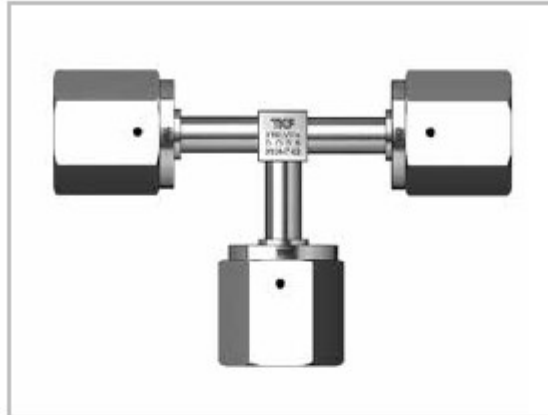

FEMALE TEE UNION WELDED ASSEMBLY

Ordering Number / □ - 4UTW

Female Elbow Union Welded Assembly

Size (OD)	Ordering Number	A
1/4"	□4UTW-X497	25.4
1/4"	□4UTW	38.3