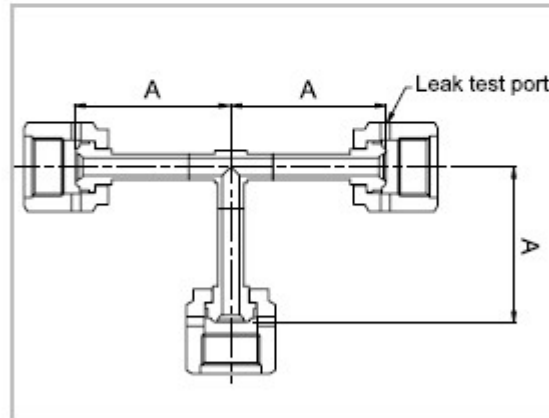

FEMALE TEE UNION WELDED ASSEMBLY

Ordering Number / □ - 4UTW

Female Elbow Union Welded Assembly

Size (OD)	Ordering Number	A
1/4"	□4UTW-X497	25.4
1/4"	□4UTW	38.3