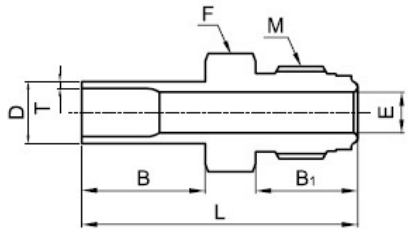

HMFS TBW BODY

Head Size	Tube Size	Ordering Number	D	T	E	B	B ₁	F Hex Flat	L	M
1/4"	3/8"	□4 x 6HBY	9.53	1.00	6.4	19.05	15.7	15.88	42.7	9/16-18 UNF