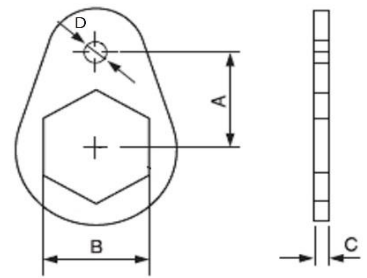

BULKHEAD RETAINER

TBRE

Part Number	Tube O.D.		A	B	C	D
	inch	mm	mm	mm	mm	mm
TBRE-4	1/4"	6.35	15.87	15.87	3	3.97
TBRE-6	3/8"	9.52	19.05	19.05	3	3.97
TBRE-8	1/2"	12.7	23.81	23.81	3	3.97